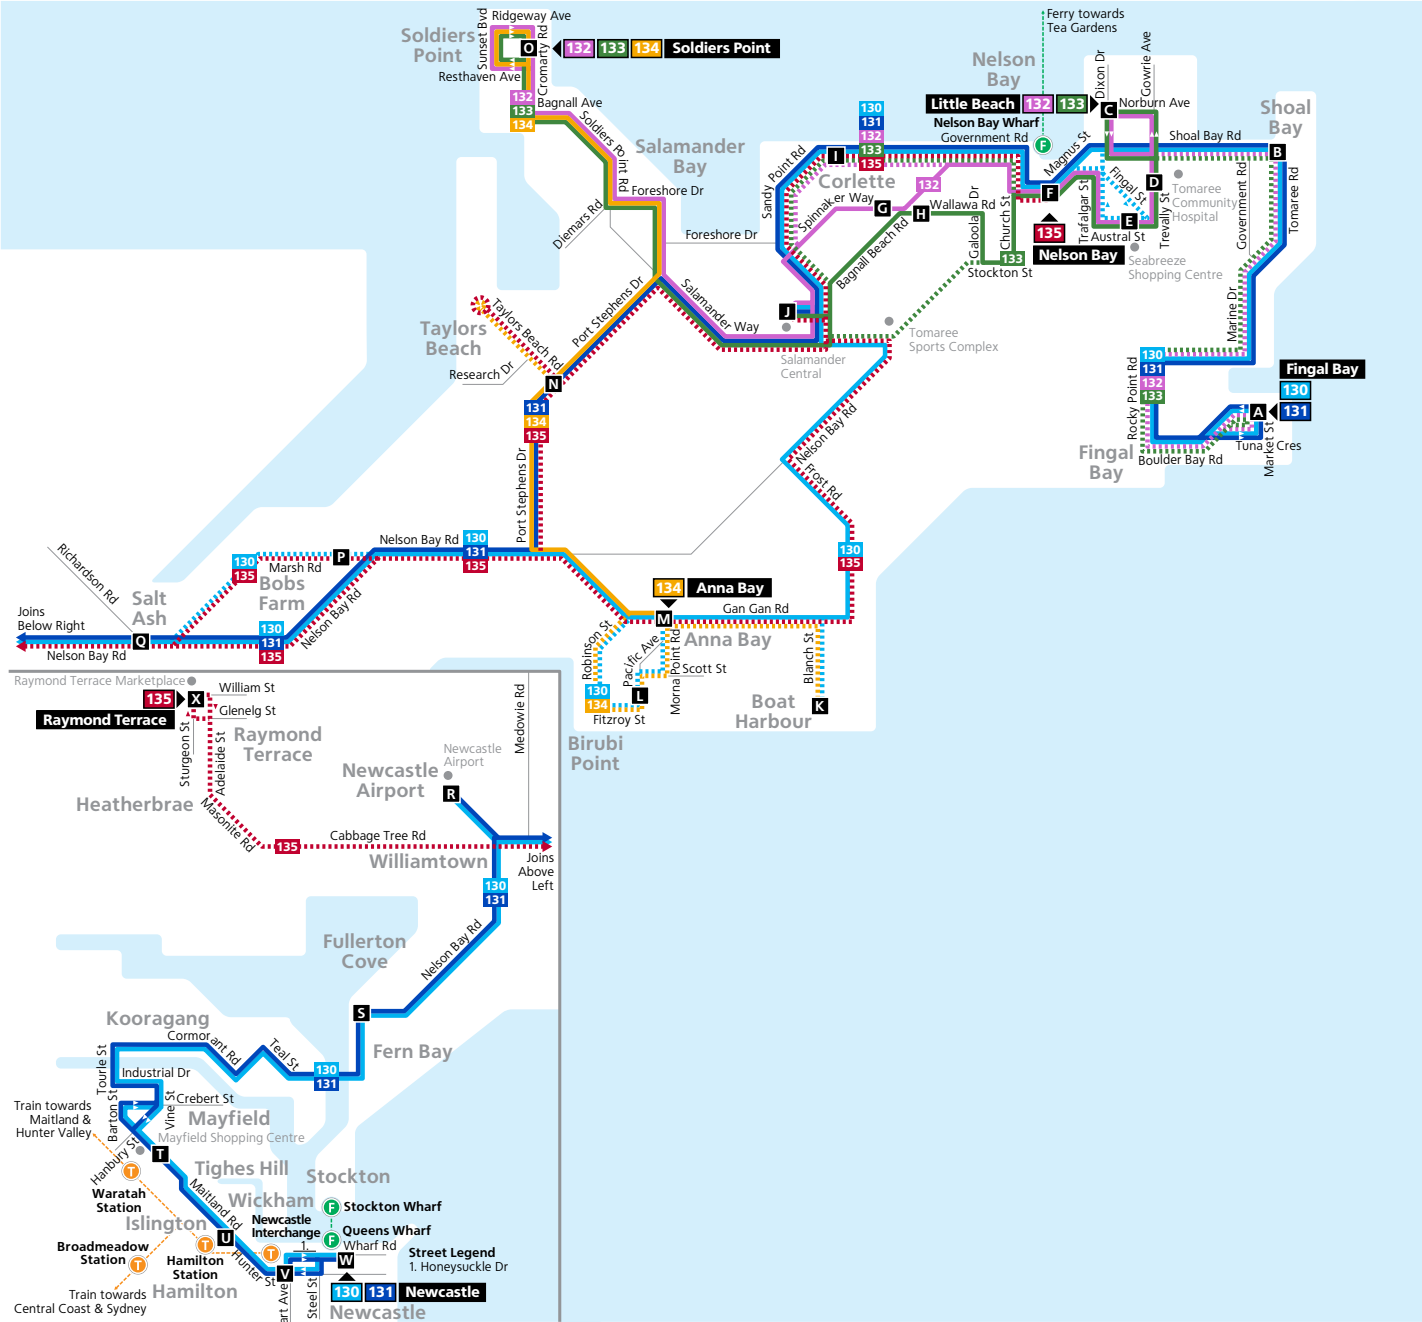

Routes 130, 131, 132, 133, 134, 135

- Legend**
- Bus route
 - 130 Bus route number
 - A Timing point
 - T Train line/station
 - F Ferry route/wharf