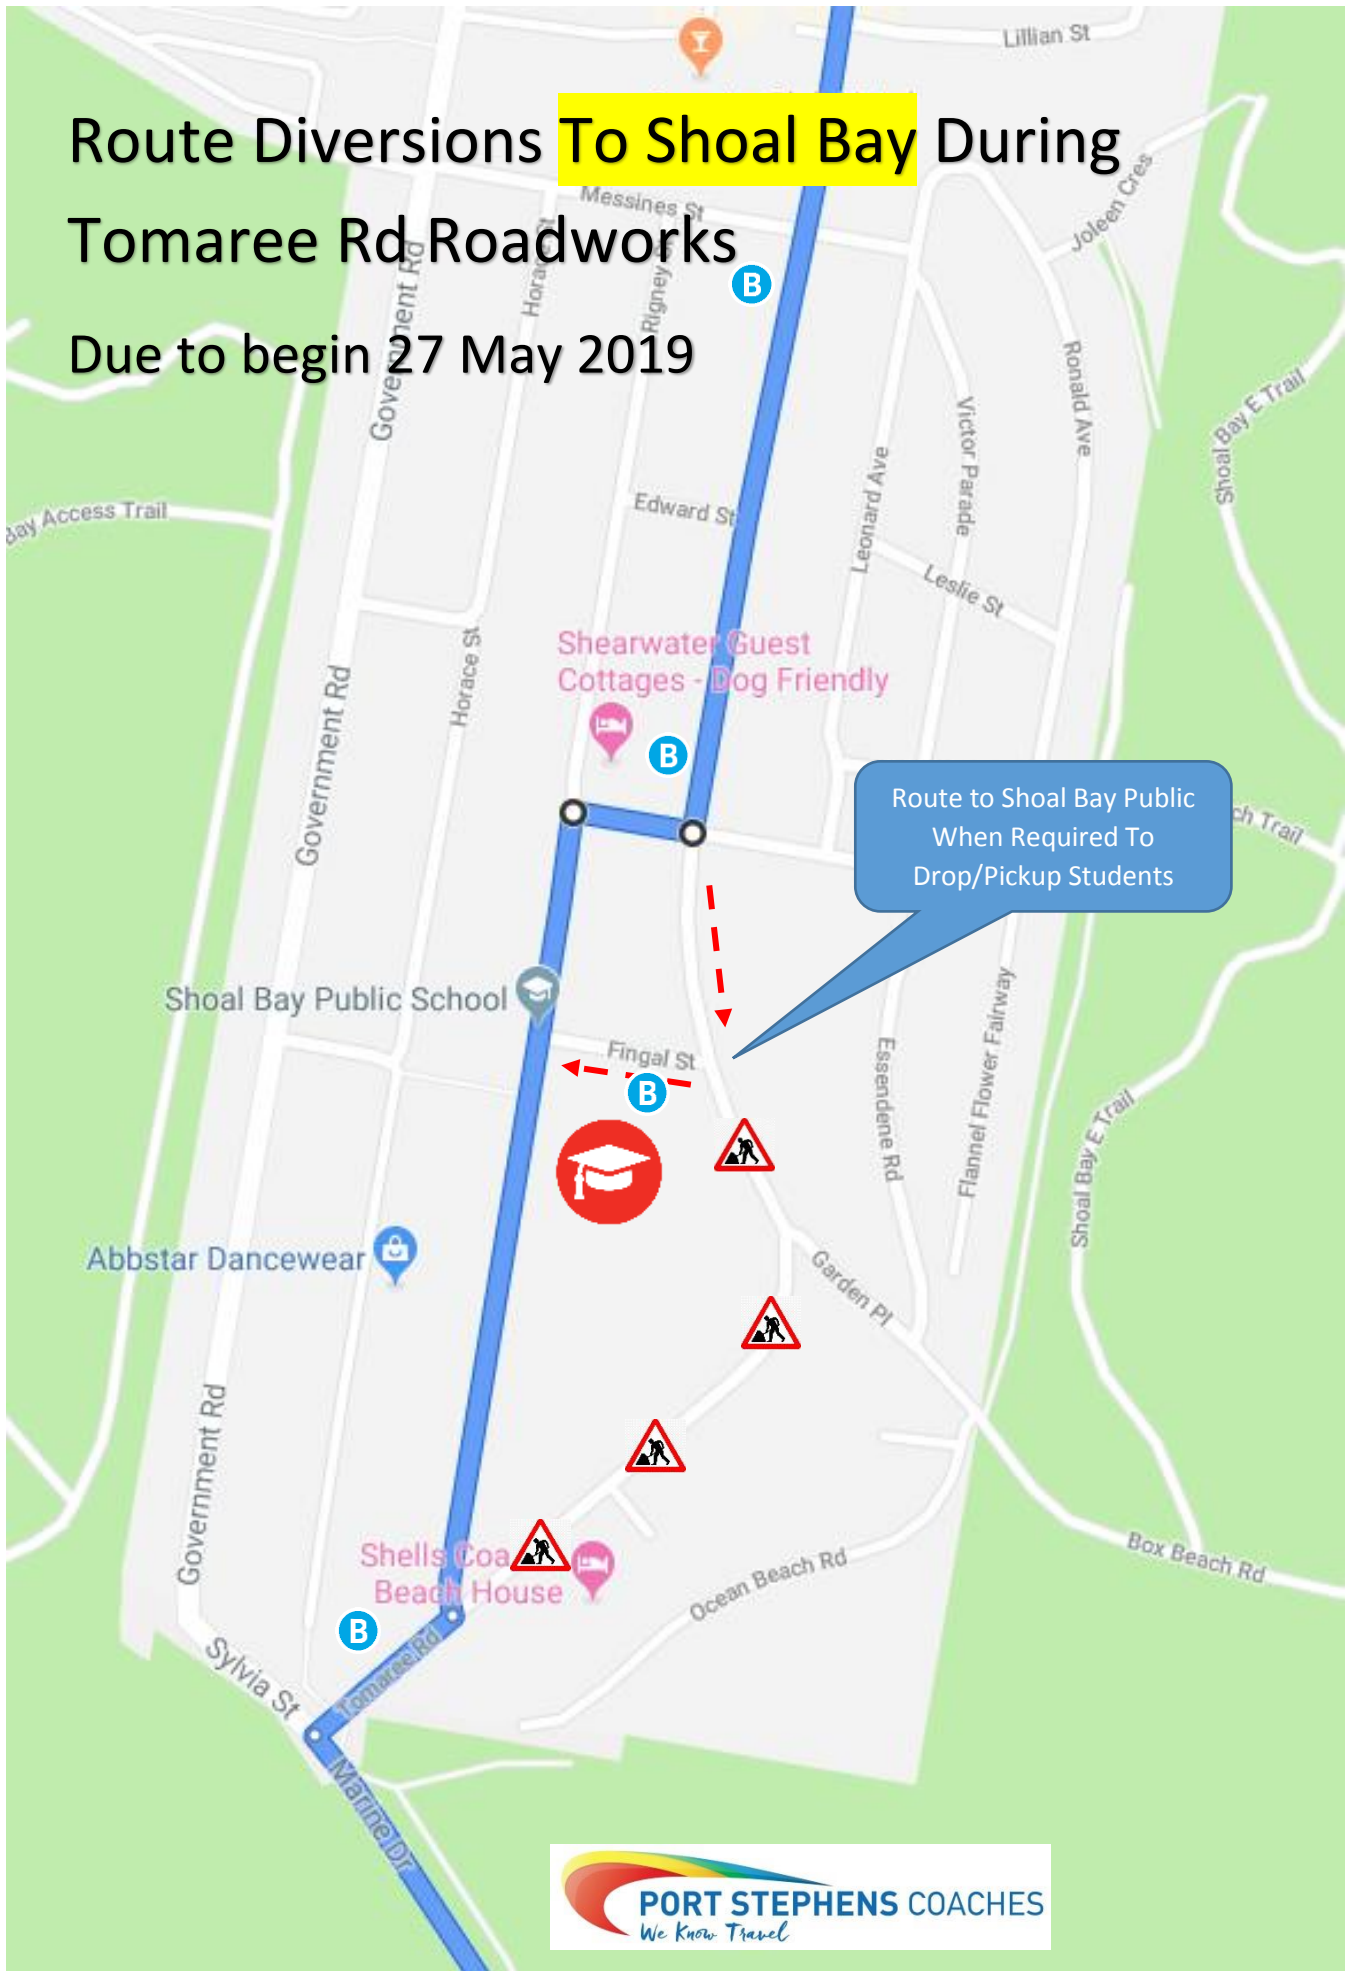

Route Diversions To Fingal Bay During Tomaree Rd Roadworks

Due to begin 27 May 2019

Route Diversions To Shoal Bay During Tomaree Rd Roadworks

Due to begin 27 May 2019

Route to Shoal Bay Public
When Required To
Drop/Pickup Students