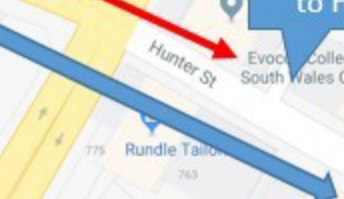

Bus Stop Relocated to Here

Map labels include: Newcastle Interchange, Pacific Hwy, Hunter St, Honeysuckle Dr, King St, Newcastle Central Plaza, Birdwood Park, Spotlight Newcastle, KFC Palais, QBE Insurance, Hunter Water, Hunter River, TAFE NSW - Hunter Street, ANZ Branch Newcastle West, Musos Corner, Tribal Urge Tattoo, Slimes Boardstore Newcastle, Newcastle Footwear, Anytime Fitness Newcastle West, Bank Corner Espresso Bar, Evoc College, New South Wales Campus, TUFF 'N UP BOXING GYM, Hunter Water, GHD, nib Retail Centre, Glencore Pty, The Family Hotel, Balance Yoga, The Happy Wombat, Graphic Action Co.