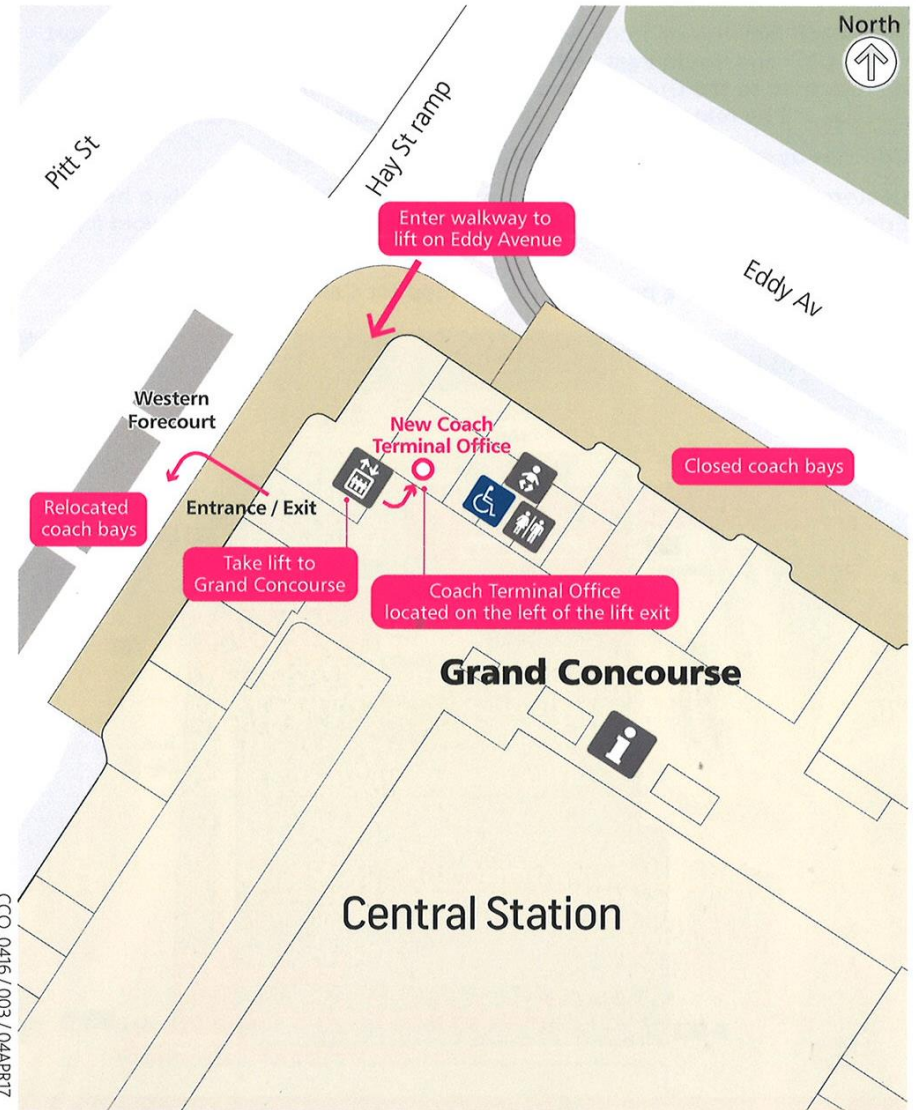

The coach facilities on Eddy Avenue at Central Station are relocating as part of the CBD and South East Light Rail project. The Coach Terminal Office will be relocated to the Grand Concourse (upstairs) and the coach bays on Eddy Avenue will be relocated to the Western Forecourt (also upstairs).

Coaches operating from Pitt Street will not be affected.

Customers with luggage are reminded to use the lift when travelling between Eddy Avenue and the Grand Concourse or Western Forecourt to avoid injury on the escalator.

Please turn over for a pedestrian route map for Central Station.

CCO_0416 / 003 / 04APR17

CCO_0416 / 003 / 04APR17