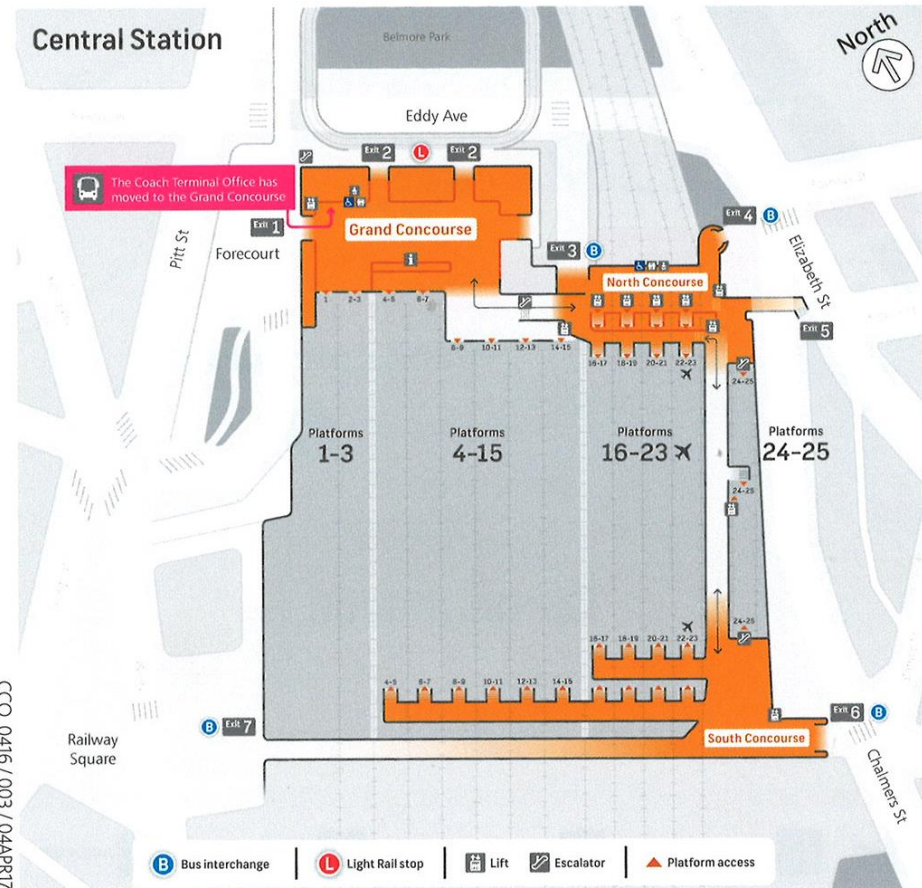

The coach facilities on Eddy Avenue at Central Station are relocating as part of the CBD and South East Light Rail project. The Coach Terminal Office will be relocated to the Grand Concourse (upstairs) and the coach bays on Eddy Avenue will be relocated to the Western Forecourt (also upstairs).

Coaches operating from Pitt Street will not be affected.

Customers with luggage are reminded to use the lift when travelling between Eddy Avenue and the Grand Concourse or Western Forecourt to avoid injury on the escalator.

Please turn over for a pedestrian route map for Central Station.

CCO_0416 / 003 / 04APR17

CCO_0416 / 003 / 04APR17