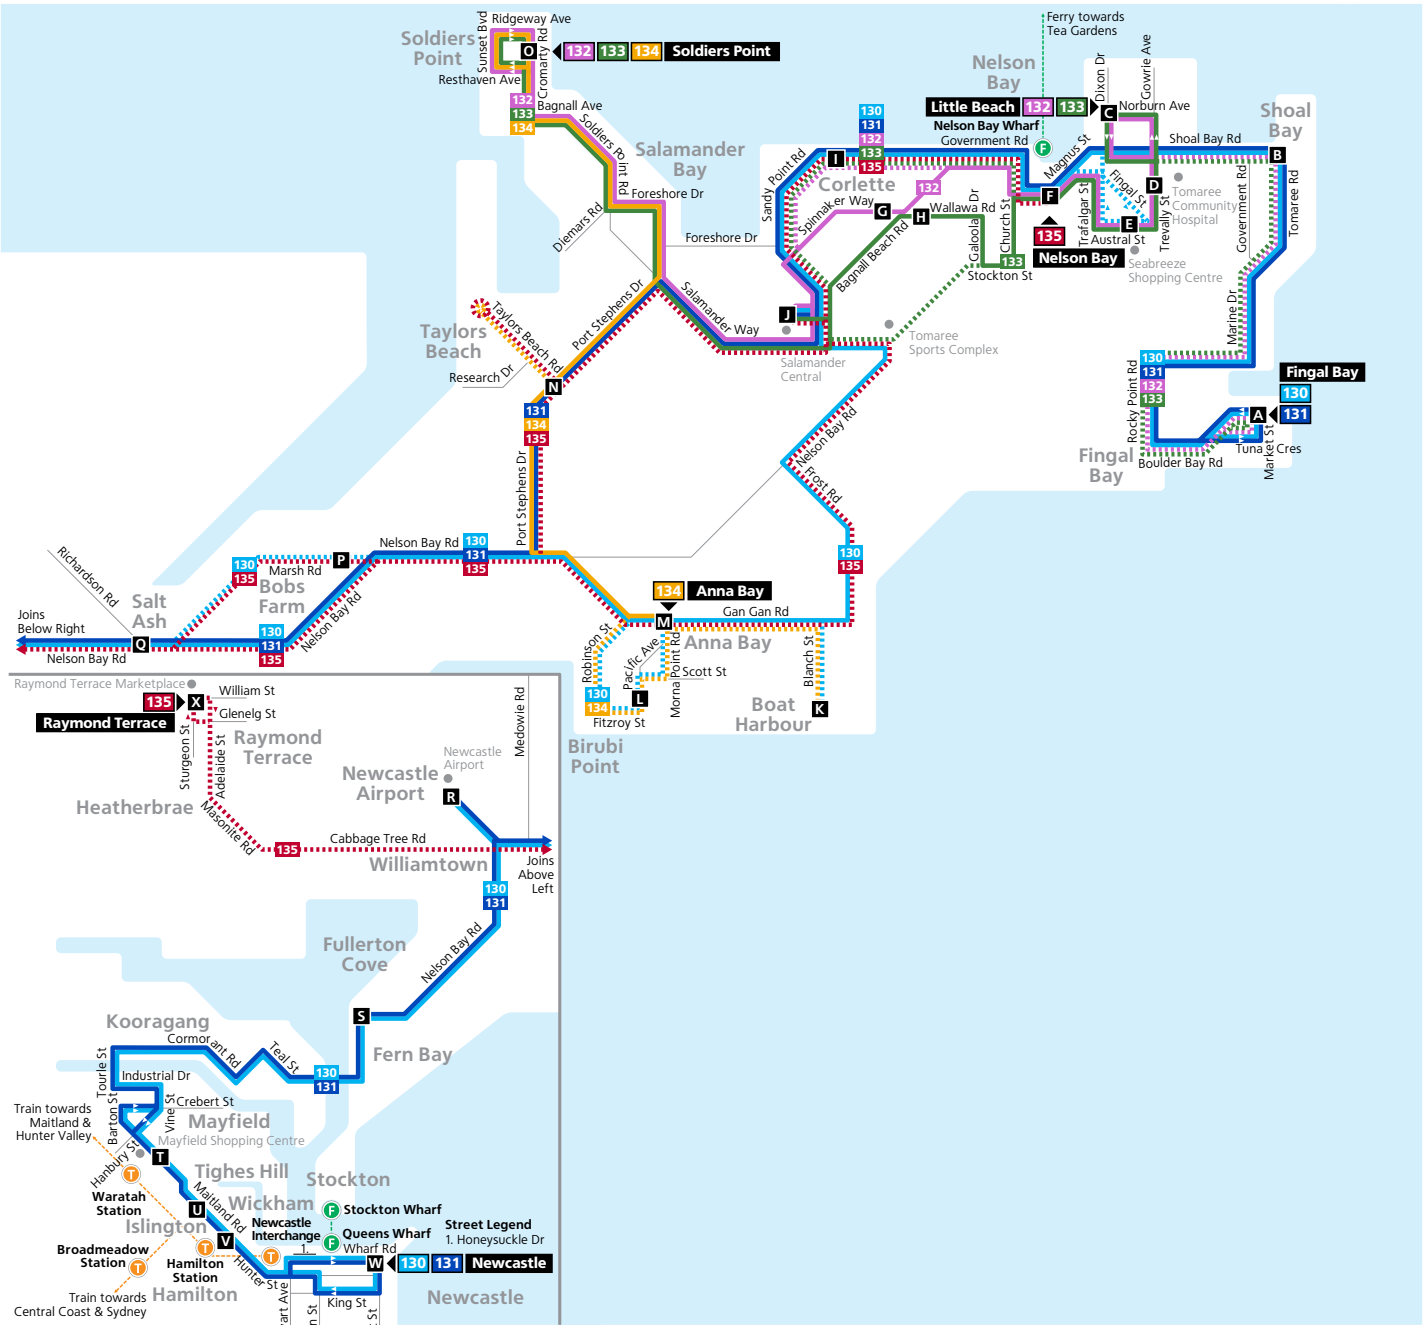

# Routes 130, 131, 132, 133, 134, 135

## Legend

- Bus route
- 130 Bus route number
- A Timing point
- T Train line/station
- F Ferry route/wharf