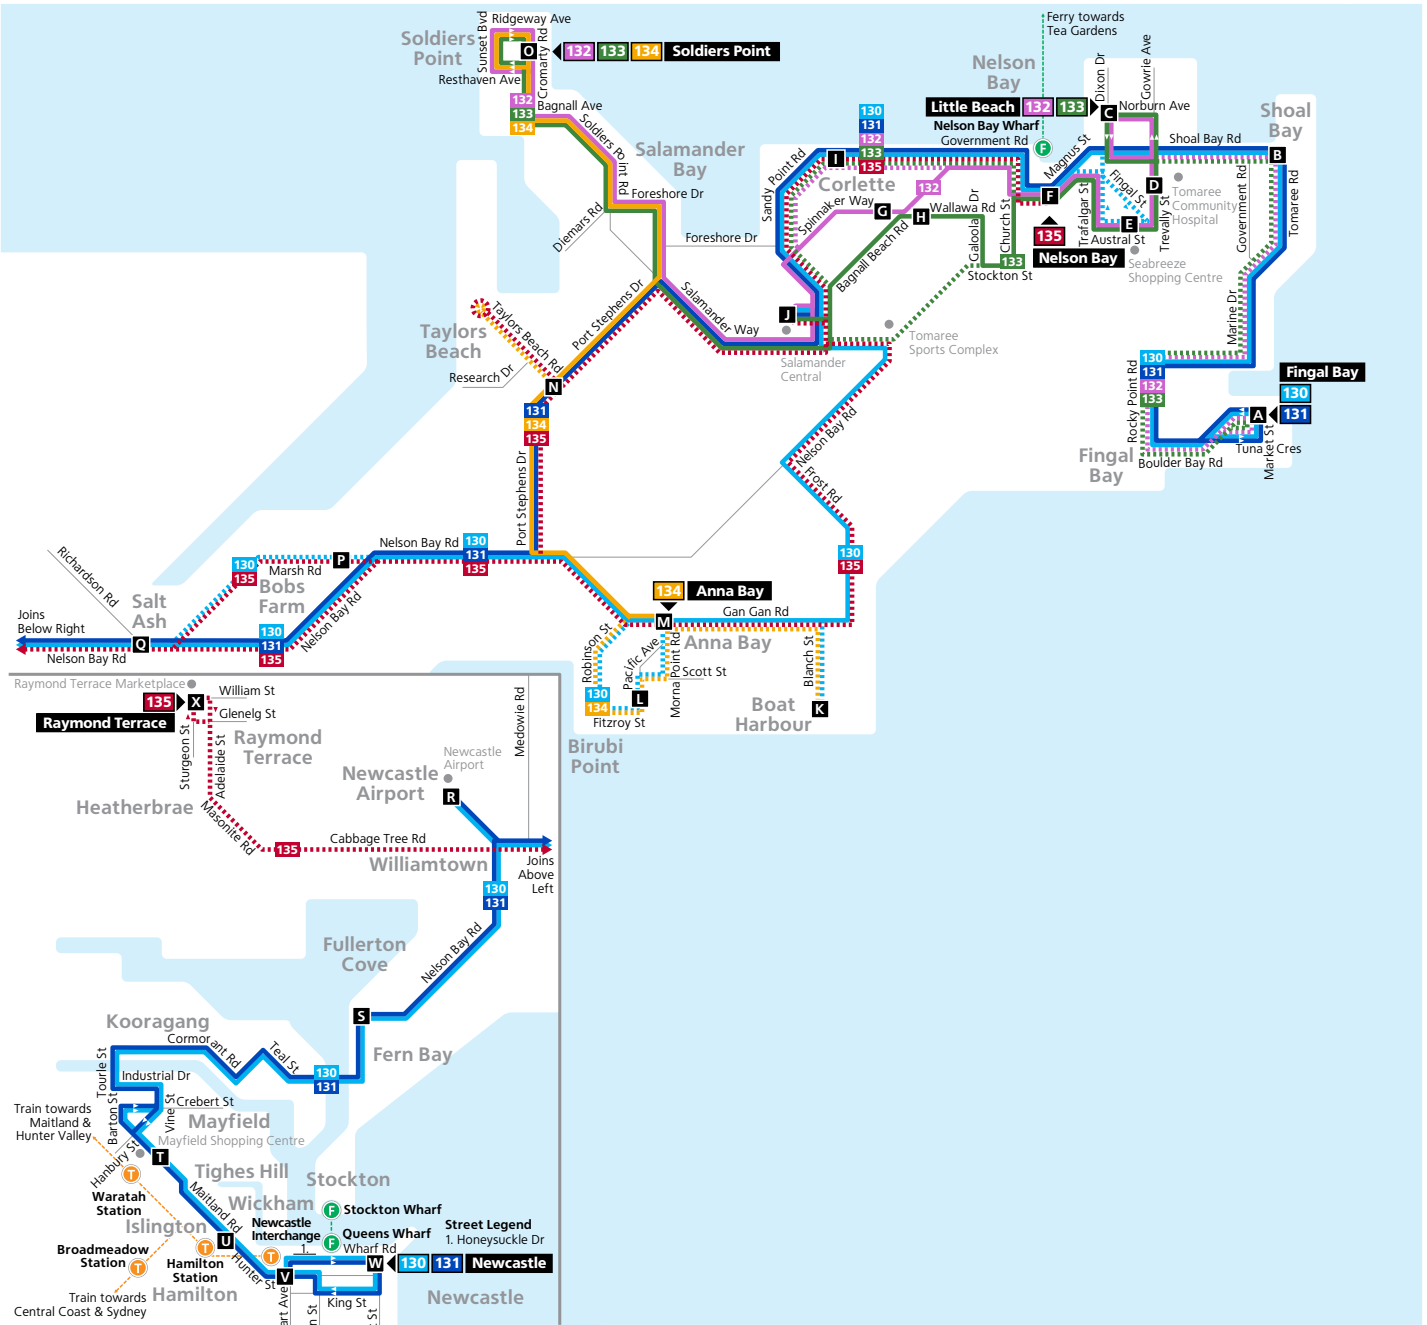

Routes 130, 131, 132, 133, 134, 135

Legend

- Bus route
- 130 Bus route number
- A Timing point
- T Train line/station
- F Ferry route/wharf